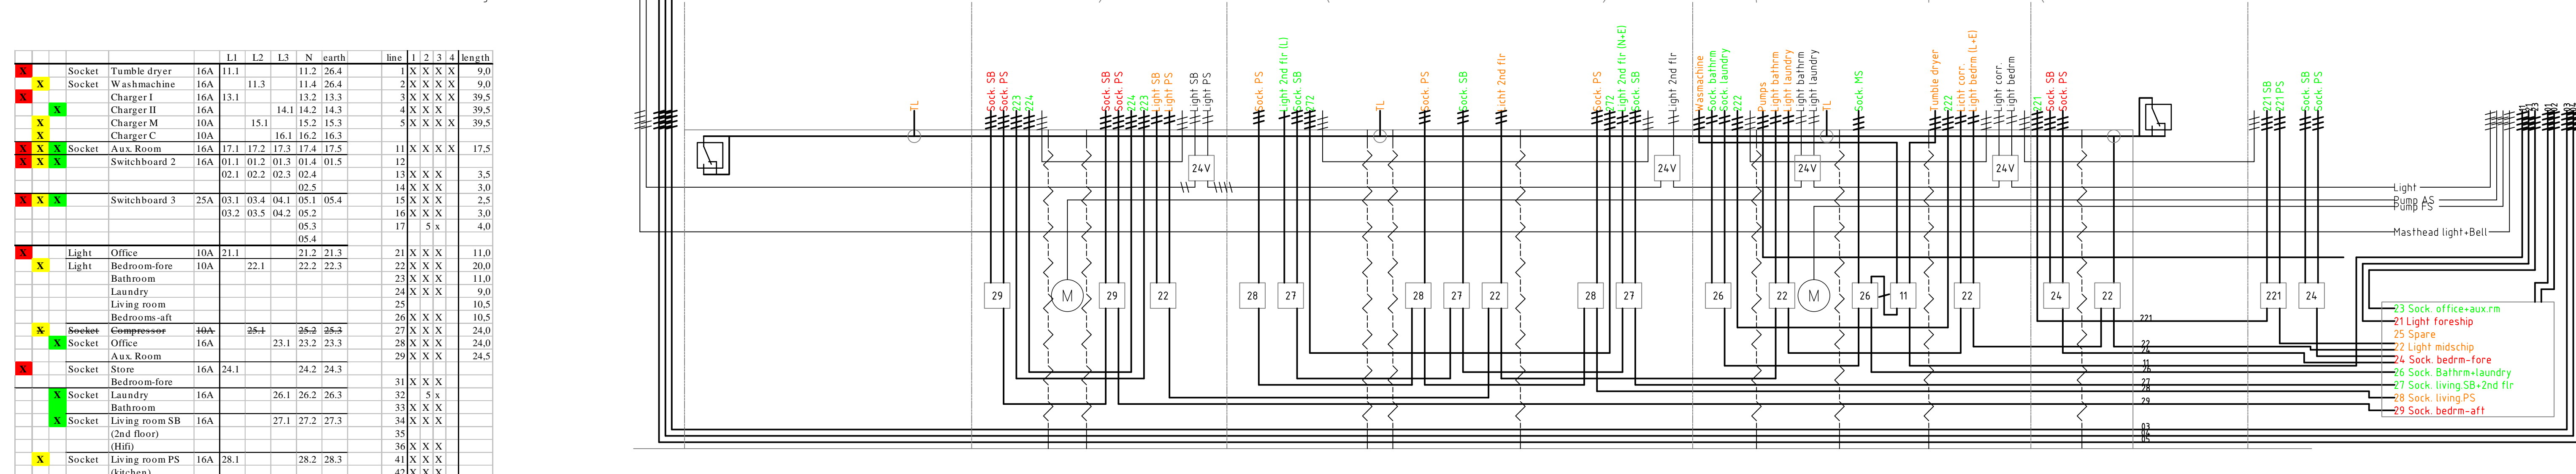

			L1	L2	L3	N	earth	line	1	2	3	4	length
X	Socket	Tumble dryer	16A	11.1		11.2	26.4	1	X	X	X	X	9.0
X	Socket	Wasmachine	16A	11.3		11.4	26.4	2	X	X	X	X	9.0
X	Socket	Charger I	16A	13.1		13.2	13.3	3	X	X	X	X	39.5
X	Socket	Charger II	16A		14.1	14.2	14.3	4	X	X	X	X	39.5
X	Socket	Charger M	10A		15.1	15.2	15.3	5	X	X	X	X	39.5
X	Socket	Charger C	10A		16.1	16.2	16.3	11	X	X	X	X	17.5
X	Socket	Aux. Room	16A	17.1	17.2	17.3	17.4	17.5	12	X	X	X	17.5
X	Socket	Switchboard 2	16A	01.1	01.2	01.3	01.4	01.5	13	X	X	X	3.5
X	Socket	Switchboard 3	25A	03.1	03.4	04.1	05.1	05.4	14	X	X	X	3.0
X	Light	Office	10A	21.1		21.2	21.3	21	X	X	X	X	11.0
X	Light	Bedroom-fore	10A		22.1	22.2	22.3	22	X	X	X	X	20.0
X	Light	Bathroom						23	X	X	X	X	11.0
X	Light	Laundry						24	X	X	X	X	9.0
X	Light	Living room						25	X	X	X	X	10.5
X	Light	Bedrooms-aft						26	X	X	X	X	10.5
X	Socket	Compressor	40A	25.1		25.2	25.3	27	X	X	X	X	24.0
X	Socket	Office	16A		23.1	23.2	23.3	28	X	X	X	X	24.0
X	Socket	Aux. Room		24.1		24.2	24.3	29	X	X	X	X	24.5
X	Socket	Store	16A					31	X	X	X	X	
X	Socket	Bedroom-fore						32	X	X	X	X	
X	Socket	Laundry	16A		26.1	26.2	26.3	33	X	X	X	X	
X	Socket	Bathroom						34	X	X	X	X	
X	Socket	Living room SB (2nd floor)	16A		27.1	27.2	27.3	35	X	X	X	X	
X	Socket	Living room PS (kitchen)	16A	28.1		28.2	28.3	41	X	X	X	X	
X	Socket	Bedrooms-aft	16A		29.1	29.2	29.3	43	X	X	X	X	
X	Light	Workshop	10A		31.1	31.2	31.3	44	X	X	X	X	
X	Light	Waterroom						45	X	X	X	X	
X	Socket	Workshop 400V	16A	32.1	32.2	32.3	32.4	32.5	46	X	X	X	
X	Socket	Workshop SB	16A	33.1		33.2	33.3	221	X	X	X	X	10.0
X	Socket	Workshop PS	16A		34.1	34.2	34.3	222	X	X	X	X	7.0
X	Socket	Outside	10A			36.2	36.3	223	X	X	X	X	10.0
X	Light	Engine room	10A		41.1	41.2	41.3	224	X	X	X	X	10.0
X	Socket	Heater	10A		42.1	42.2	42.3	271	X	X	X	X	24.5
X	Socket	Engine room	16A		43.1	43.2	43.3	272	X	X	X	X	14.0
X	Socket	Kitchen	16A		44.1	44.2	43.4	311	X	X	X	X	
X	Socket	Kitchen SB	16A		45.1	45.2	45.3	TOTAL					390
X	Socket	Kitchen PS	16A		46.1	46.2	46.3						